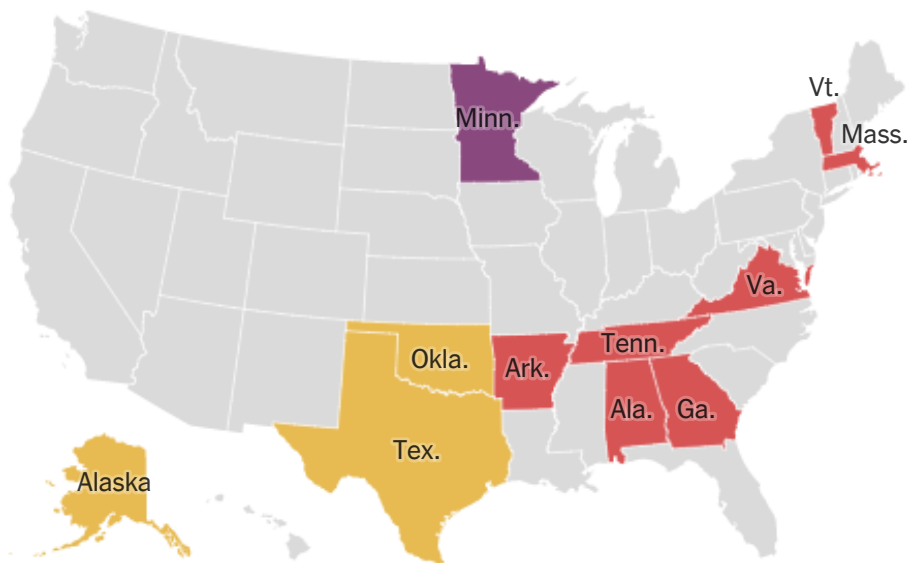

## Republican Results

	LEAD WIN	TRUMP	CRUZ	RUBIO	KASICH	CARSON	Reporting
<b>Ala.</b>		43%	21%	19%	4%	10%	100%
<b>Alaska</b>		34	36	15	4	11	100
<b>Ark.</b>		33	31	25	4	6	99
<b>Ga.</b>		39	24	24	6	6	100
<b>Mass.</b>		49	10	18	18	3	99
<b>Minn.</b>		21	29	37	6	7	96
<b>Okla.</b>		28	34	26	4	6	100
<b>Tenn.</b>		39	25	21	5	8	100
<b>Tex.</b>		27	44	18	4	4	100
<b>Vt.</b>		33	10	19	30	4	100
<b>Va.</b>		25	17	22	0	6	100

### Democratic Results

	LEAD	WIN	CLINTON SANDERS	Reporting
<b>Ala.</b>	78%	19%	100%	
<b>Ark.</b>	66	30	99	
<b>Colo.</b>	40	59	98	
<b>Ga.</b>	71	28	100	
<b>Mass.</b>	50	49	99	
<b>Minn.</b>	38	62	90	
<b>Okla.</b>	42	52	100	
<b>Tenn.</b>	66	32	100	
<b>Tex.</b>	65	33	100	
<b>Vt.</b>	14	86	100	
<b>Va.</b>	64	35	100	

Note: American Samoa delegates are included in the delegate totals as allocated by The Associated Press. [More »](#)

### Republicans

Cruz Trump Rubio No election

Lead Win

Lead Win

Lead Win